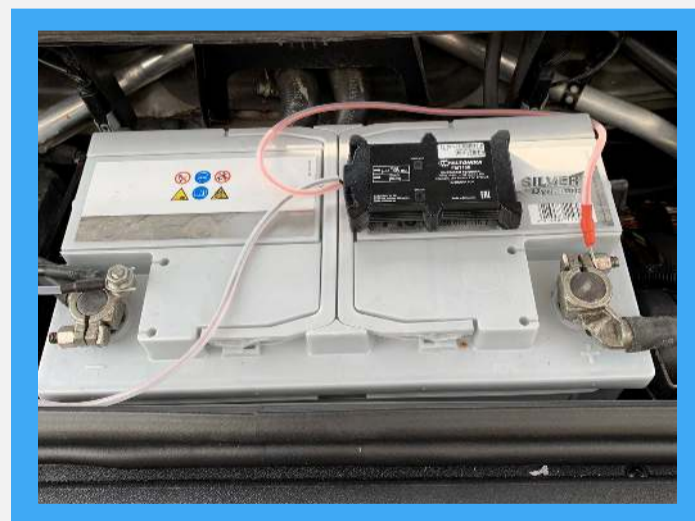

## INSTALLING HARD WIRED GPS TRACKERS

Your Self-Install GPS Tracker has arrived! This revolutionary little device is designed for simple fitting by anyone with minimal technical capability. It simply needs attaching to any 12V permanent live with the RED terminal. The BLACK terminal needs to go to ground. For ease of installation we recommend simply attaching it to the terminals of your battery. When locating the device with the adhesive provided please ensure it has the minimum amount of material between the device and the sky

LOCATE THE BATTERY

CONNECT THE TERMINALS

PEEL BACK THE ADHESIVE PAD

SECURE IN A SUITABLE LOCATION

Once installed take a short 5 minute drive then call 01473 794420 and we will ensure it is operating correctly and associate your registration.